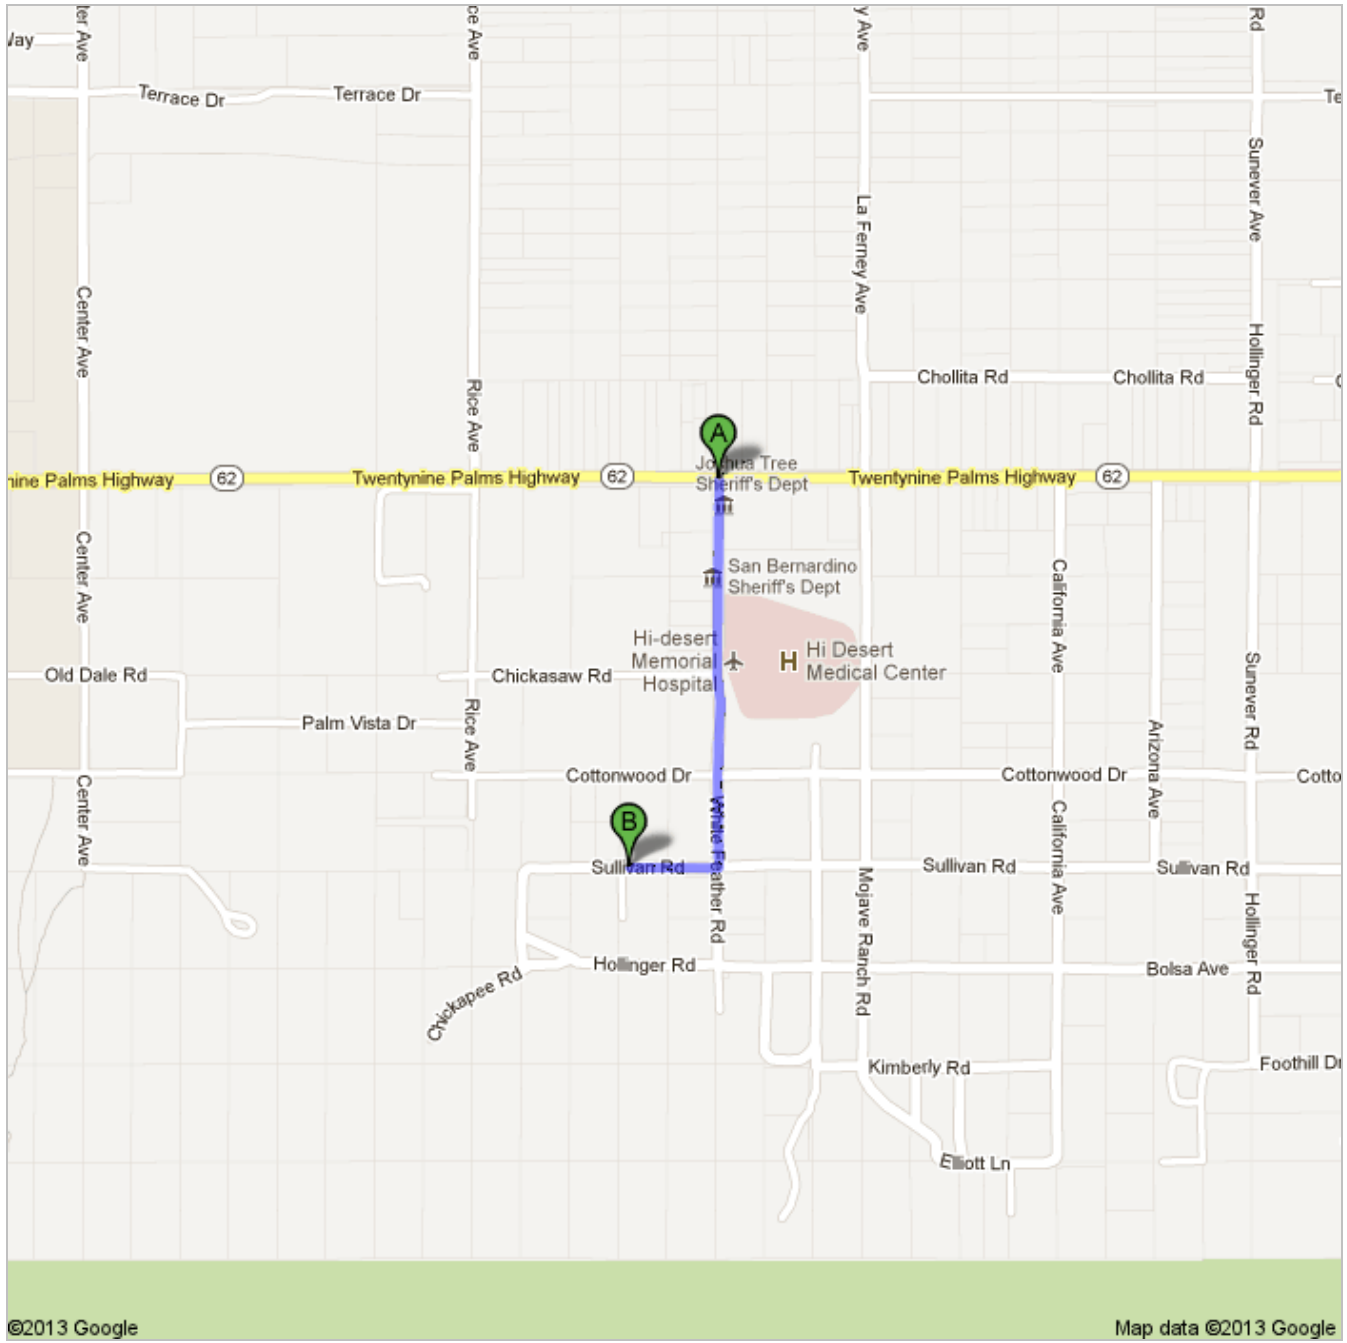

Directions to BoxoHOUSE
62732 Sullivan Rd, CA 92252
0.6 mi – about 2 mins

California 62 & White Feather Rd, Joshua Tree, CA 92252

1. Head **south** on **White Feather Rd** toward **Chickasaw Rd**
About 1 min

go 0.5 mi
total 0.5 mi

2. Take the 3rd right onto **Sullivan Rd**
Destination will be on the left

go 0.1 mi
total 0.6 mi

BoxoHOUSE
62732 Sullivan Rd, CA 92252

These directions are for planning purposes only. You may find that construction projects, traffic, weather, or other events may cause conditions to differ from the map results, and you should plan your route accordingly. You must obey all signs or notices regarding your route.

Map data ©2013 Google

Directions weren't right? Please find your route on maps.google.com and click "Report a problem" at the bottom left.